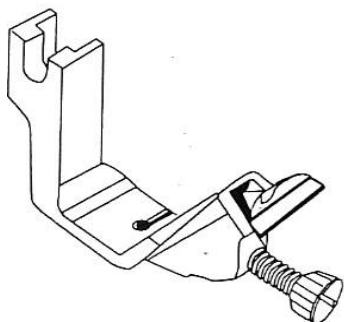

Spring Hemmer Feet (Double Fold)

- 490359 1/32
- 490359 1/16
- 490359 1/8
- 490359 3/16
- 490359 1/4

Scroll Hemmer Feet

- 160344 1/16
- 120937 5/64
- 120803 1/8
- 120804 5/32
- 120805 3/16
- 120806 1/4
- 120807 5/16
- 120808 3/8
- 120809 7/16

Single Fold-Up Turn Hemmer Foot

- 490357 3/16
- 490357 1/4

Single Fold-Down Turn Hemmer Foot

- 490355 3/16
- 490355 1/4

Reverse Down Turn 1-fold Hemmer Foot

- 490356 3/16
- 490356 1/4

Deluxe Adjustable Tube Foot

S534

Elastic Shirring Foot

- S537 1/8
- S537 3/16
- S537 1/4
- S537 3/8
- S537 1/2

Hinged Tube Feet

Available Sizes: 3/16", 1/4", 3/8", 1/2", 5/8", 3/4", 1"

Center Tube Feet:
S10C (specify size when ordering)

Left Tube Feet
S10L (specify size when ordering)

Right Tube Feet
S10R (specify size when ordering)

Illustrated Foot shows tube on Right