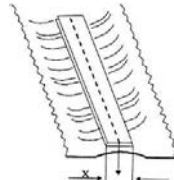

Spring Hemmer Feet (Double Fold)

- 490359 1/32
- 490359 1/16
- 490359 1/8
- 490359 3/16
- 490359 1/4

Scroll Hemmer Feet

- 160344 1/16
- 120937 5/64
- 120803 1/8
- 120804 5/32
- 120805 3/16
- 120806 1/4
- 120807 5/16
- 120808 3/8
- 120809 7/16

Single Fold-Up Turn Hemmer Foot

- 490357 3/16
- 490357 1/4

Single Fold-Down Turn Hemmer Foot

- 490355 3/16
- 490355 1/4

Reverse Down Turn 1-fold Hemmer Foot

- 490356 3/16
- 490356 1/4

Deluxe Adjustable Tube Foot

S534

Elastic Shirring Foot

- S537 1/8
- S537 3/16
- S537 1/4
- S537 3/8
- S537 1/2

Hinged Tube Feet

Available Sizes: 3/16", 1/4", 3/8", 1/2", 5/8", 3/4", 1"

Center Tube Feet:
S10C (specify size when ordering)

Left Tube Feet
S10L (specify size when ordering)

Right Tube Feet
S10R (specify size when ordering)

Illustrated Foot shows tube on Right