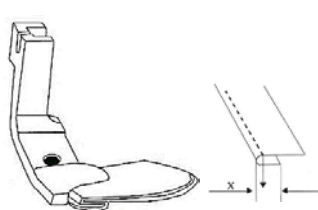

Spring Hemmer Feet (Double Fold)

- 490359 1/32
- 490359 1/16
- 490359 1/8
- 490359 3/16
- 490359 1/4

Scroll Hemmer Feet

- 160344 1/16
- 120937 5/64
- 120803 1/8
- 120804 5/32
- 120805 3/16
- 120806 1/4
- 120807 5/16
- 120808 3/8
- 120809 7/16

Single Fold-Up Turn Hemmer Foot

- 490357 3/16
- 490357 1/4

Single Fold-Down Turn Hemmer Foot

- 490355 3/16
- 490355 1/4

Reverse Down Turn 1-fold Hemmer Foot

- 490356 3/16
- 490356 1/4

Deluxe Adjustable Tube Foot

S534

Elastic Shirring Foot

- S537 1/8
- S537 3/16
- S537 1/4
- S537 3/8
- S537 1/2

Hinged Tube Feet

Available Sizes: 3/16", 1/4", 3/8", 1/2", 5/8", 3/4", 1"

Center Tube Feet:
S10C (specify size when ordering)

Left Tube Feet
S10L (specify size when ordering)

Right Tube Feet
S10R (specify size when ordering)

Illustrated Foot shows tube on Right