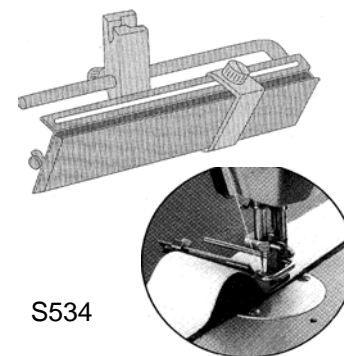

Spring Hemmer Feet (Double Fold)

- 490359 1/32
- 490359 1/16
- 490359 1/8
- 490359 3/16
- 490359 1/4

Scroll Hemmer Feet

- 160344 1/16
- 120937 5/64
- 120803 1/8
- 120804 5/32
- 120805 3/16
- 120806 1/4
- 120807 5/16
- 120808 3/8
- 120809 7/16

Single Fold-Up Turn Hemmer Foot

- 490357 3/16
- 490357 1/4

Single Fold-Down Turn Hemmer Foot

- 490355 3/16
- 490355 1/4

Reverse Down Turn 1-fold Hemmer Foot

- 490356 3/16
- 490356 1/4

Deluxe Adjustable Tube Foot

S534

Elastic Shirring Foot

- S537 1/8
- S537 3/16
- S537 1/4
- S537 3/8
- S537 1/2

Hinged Tube Feet

Available Sizes: 3/16", 1/4", 3/8", 1/2", 5/8", 3/4", 1"

Center Tube Feet:
S10C (specify size when ordering)

Left Tube Feet
S10L (specify size when ordering)

Right Tube Feet
S10R (specify size when ordering)

Illustrated Foot shows tube on Right