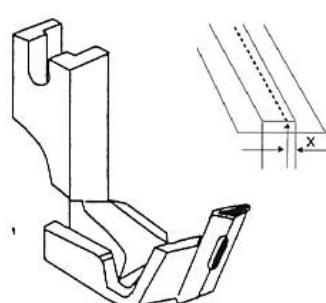

Spring Hemmer Feet (Double Fold)

- 490359 1/32
- 490359 1/16
- 490359 1/8
- 490359 3/16
- 490359 1/4

Scroll Hemmer Feet

- 160344 1/16
- 120937 5/64
- 120803 1/8
- 120804 5/32
- 120805 3/16
- 120806 1/4
- 120807 5/16
- 120808 3/8
- 120809 7/16

Single Fold-Up Turn Hemmer Foot

- 490357 3/16
- 490357 1/4

Single Fold-Down Turn Hemmer Foot

- 490355 3/16
- 490355 1/4

Reverse Down Turn 1-fold Hemmer Foot

- 490356 3/16
- 490356 1/4

Deluxe Adjustable Tube Foot

S534

Elastic Shirring Foot

- S537 1/8
- S537 3/16
- S537 1/4
- S537 3/8
- S537 1/2

Hinged Tube Feet

Available Sizes: 3/16", 1/4", 3/8", 1/2", 5/8", 3/4", 1"

Center Tube Feet:
S10C (specify size when ordering)

Left Tube Feet
S10L (specify size when ordering)

Right Tube Feet
S10R (specify size when ordering)

Illustrated Foot shows tube on Right