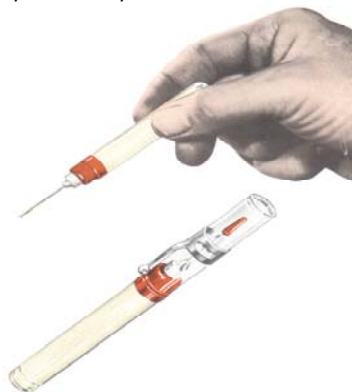

LUMOCOLOR Permanent FINE Point Pens

For touching-up white threads.

8 pens in a stand-up box!

#318WP8

Thread Tension Gauge

Have constant tension on all of your top threads!

#TTG

Bobbin Case Tension Gauge

for setting the tension on your bobbin case thread

INSTRUCTIONS INCLUDED!

#TM-1 Regular (size L)

#TM-3 Jumbo (size M)

ZOOM-SPOUT

OILER with a flexible, extendable spout for all of those hard to reach places.

4 oz. clear oil

12 cans per case

#ZS-4

PRECISION Needle Point OILER

Refillable needle oiler (1/2 oz)
One precise drop of oil where needed

#EW2132

Canned Air

DRY Air-in-a-Can
To clean and dust sensitive electronics.

12 cans per case

#A1340

ALBA5 SPRAY LUBE

Aerosol Clear Oil Precision metered release of oil

One measured spray of oil at a press of button

6.84 oz. (194gr) per can

12 cans per case

#A1605