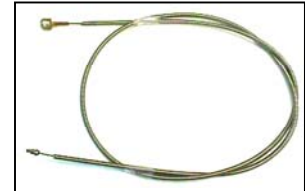

410725 Connecting Rod f/Singer

508913, 411123, 502568
Hook Shaft Complete

267907, 267630 Lift Pr Guide Bar

540707 Oil Seal

S457AT

Tape Size Adjustable Foot

with needle guard

503896

without needle guard

248757

Knife f/Singer

415013, 415014, 415014-451, 281906
Face Plate Casting f/Singer 300W, 300U, etc.

E-74L-W Large Head
SCREW for Walking Foot
f/Consew, Singer, etc

540524
Needle Bar Bushing f/Singer

543465 Bell Crank Connection
for Singer

414409, 544812, 550184
Wire Guide Tube Set

281567 Stationary Knife
for Singer

281568 Movable Knife
for Singer

544853 Bobbin Winder
Bearing for Singer

544856 Bobbin Winder Pulley
for Singer